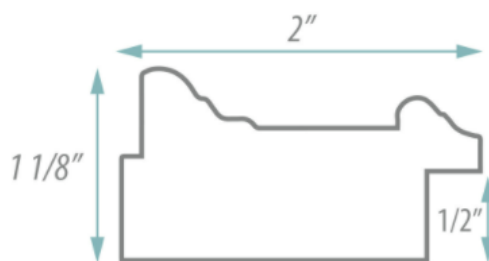

SPECIFICATION SHEET

FRAMED MIRROR

MODEL#: FM 79252-15X40

FRAMED MIRRORS COLLECTION

FEATURES:

- ONE 15X40" HIGH RESOLUTION SILVER PLATE GLASS MIRROR SIZE W/ DECORATIVE FRAME.
- "WALL HUGGER" HANGER FOR MOUNTING INCLUDED.
- STANDARD MOUNTING STYLE IS VERTICAL. FOR HORIZONTAL, PLEASE SPECIFY WHEN ORDERING.
- PACKED IN FOUR WALL (FOLDED DOUBLE WALL) CORRUGATION.
- STYLE: TRADITIONAL
- COLOR: SILVER/PEWTER
- FINISH: FOIL

MIRROR FINISHES:

- FLAT POLISHED EDGE
- BEVELED EDGE

OVERALL SIZE DIMENSION: 19" WIDE X 44" HIGH X 1 1/8" DEEP