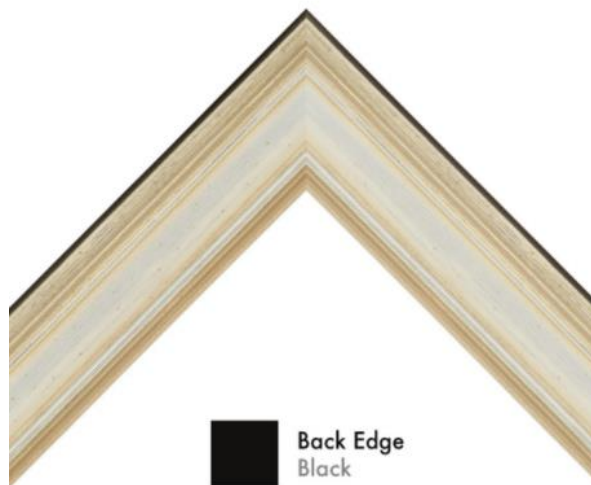

SPECIFICATION SHEET

FRAMED MIRROR

MODEL#: FM 79252-15X40

FRAMED MIRRORS COLLECTION

FEATURES:

- ONE 15X40" HIGH RESOLUTION SILVER PLATE GLASS MIRROR SIZE W/ DECORATIVE FRAME.
- "WALL HUGGER" HANGER FOR MOUNTING INCLUDED.
- STANDARD MOUNTING STYLE IS VERTICAL. FOR HORIZONTAL, PLEASE SPECIFY WHEN ORDERING.
- PACKED IN FOUR WALL (FOLDED DOUBLE WALL) CORRUGATION.
- STYLE: TRADITIONAL
- COLOR: SILVER/PEWTER
- FINISH: FOIL

MIRROR FINISHES:

- FLAT POLISHED EDGE
- BEVELED EDGE

OVERALL SIZE DIMENSION: 19" WIDE X 44" HIGH X 1 1/8" DEEP